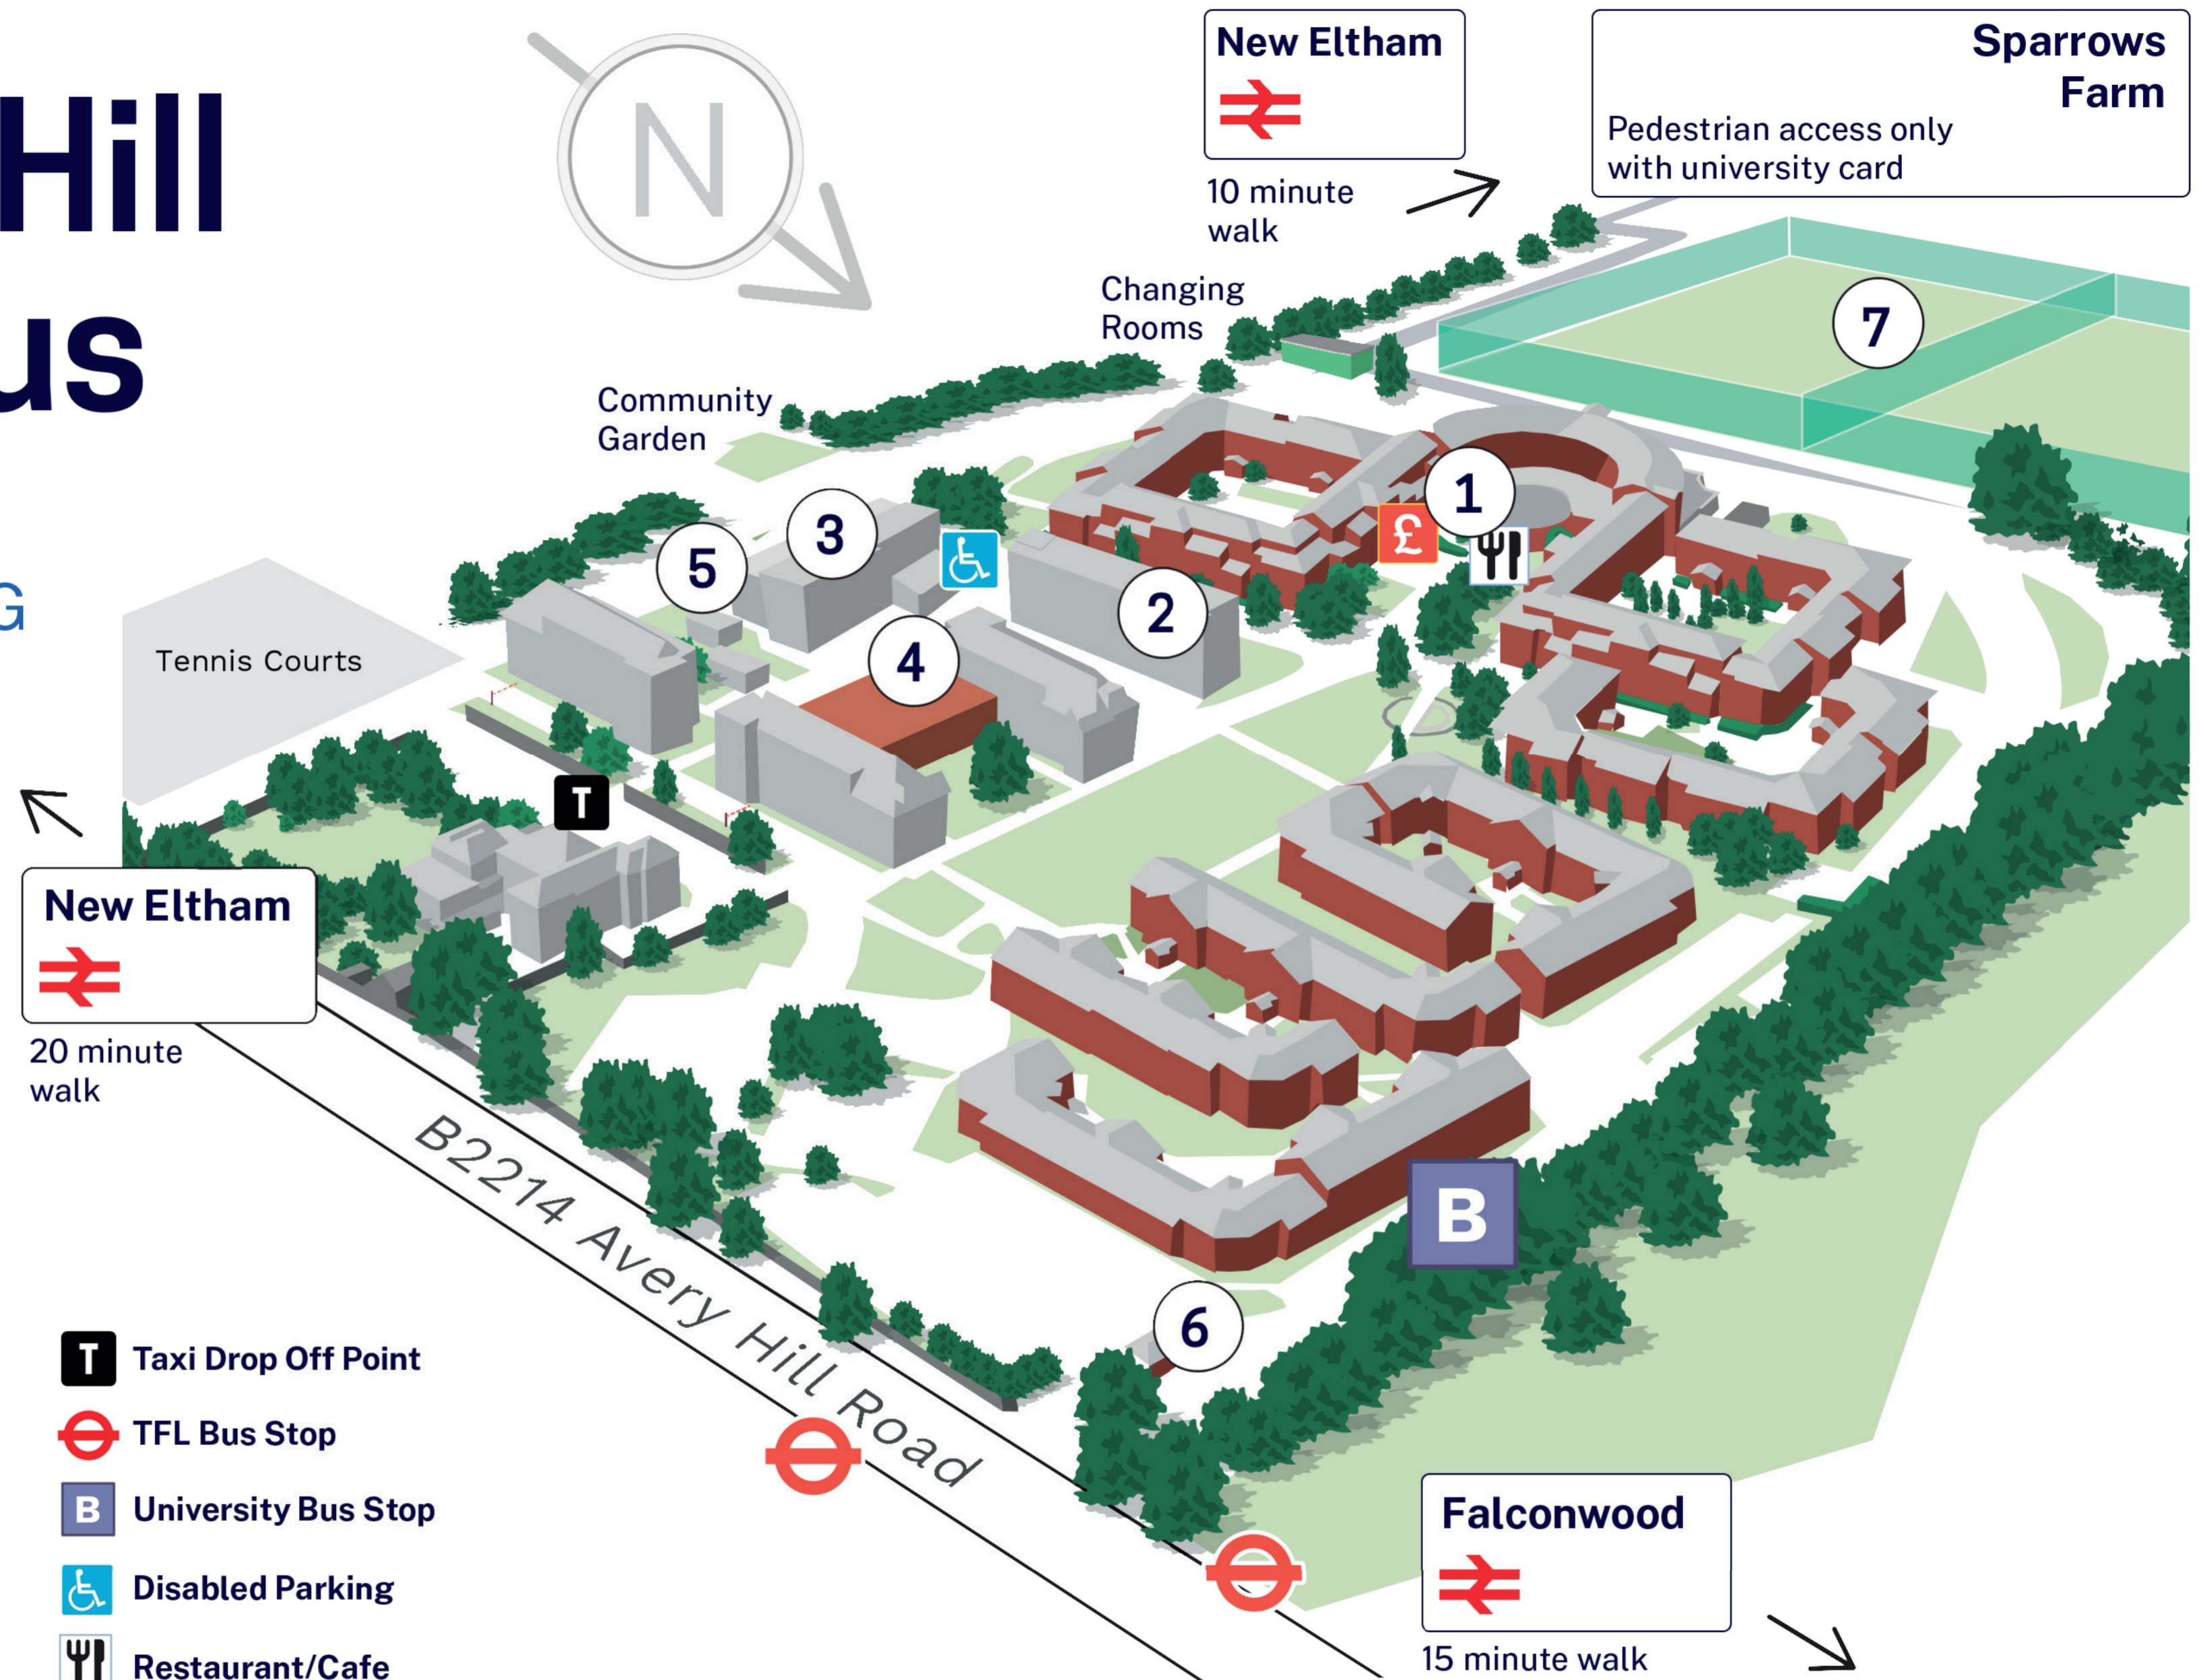

Avery Hill Campus

Southwood
London SE9 2UG

- 1 The Dome**
Students' Union,
Campus Tours
- 2 Mary Seacole**
- 3 David Fussey**
Faculty of Education,
Health and Human Sciences
Application and
Student Services
- 4 Library Building**
- 5 Science Lab**
- 6 Gatehouse**
- 7 All-Weather Sports pitches**

- T** Taxi Drop Off Point
-  TFL Bus Stop
-  University Bus Stop
-  Disabled Parking
-  Restaurant/Cafe
-  ATM (cash machine)