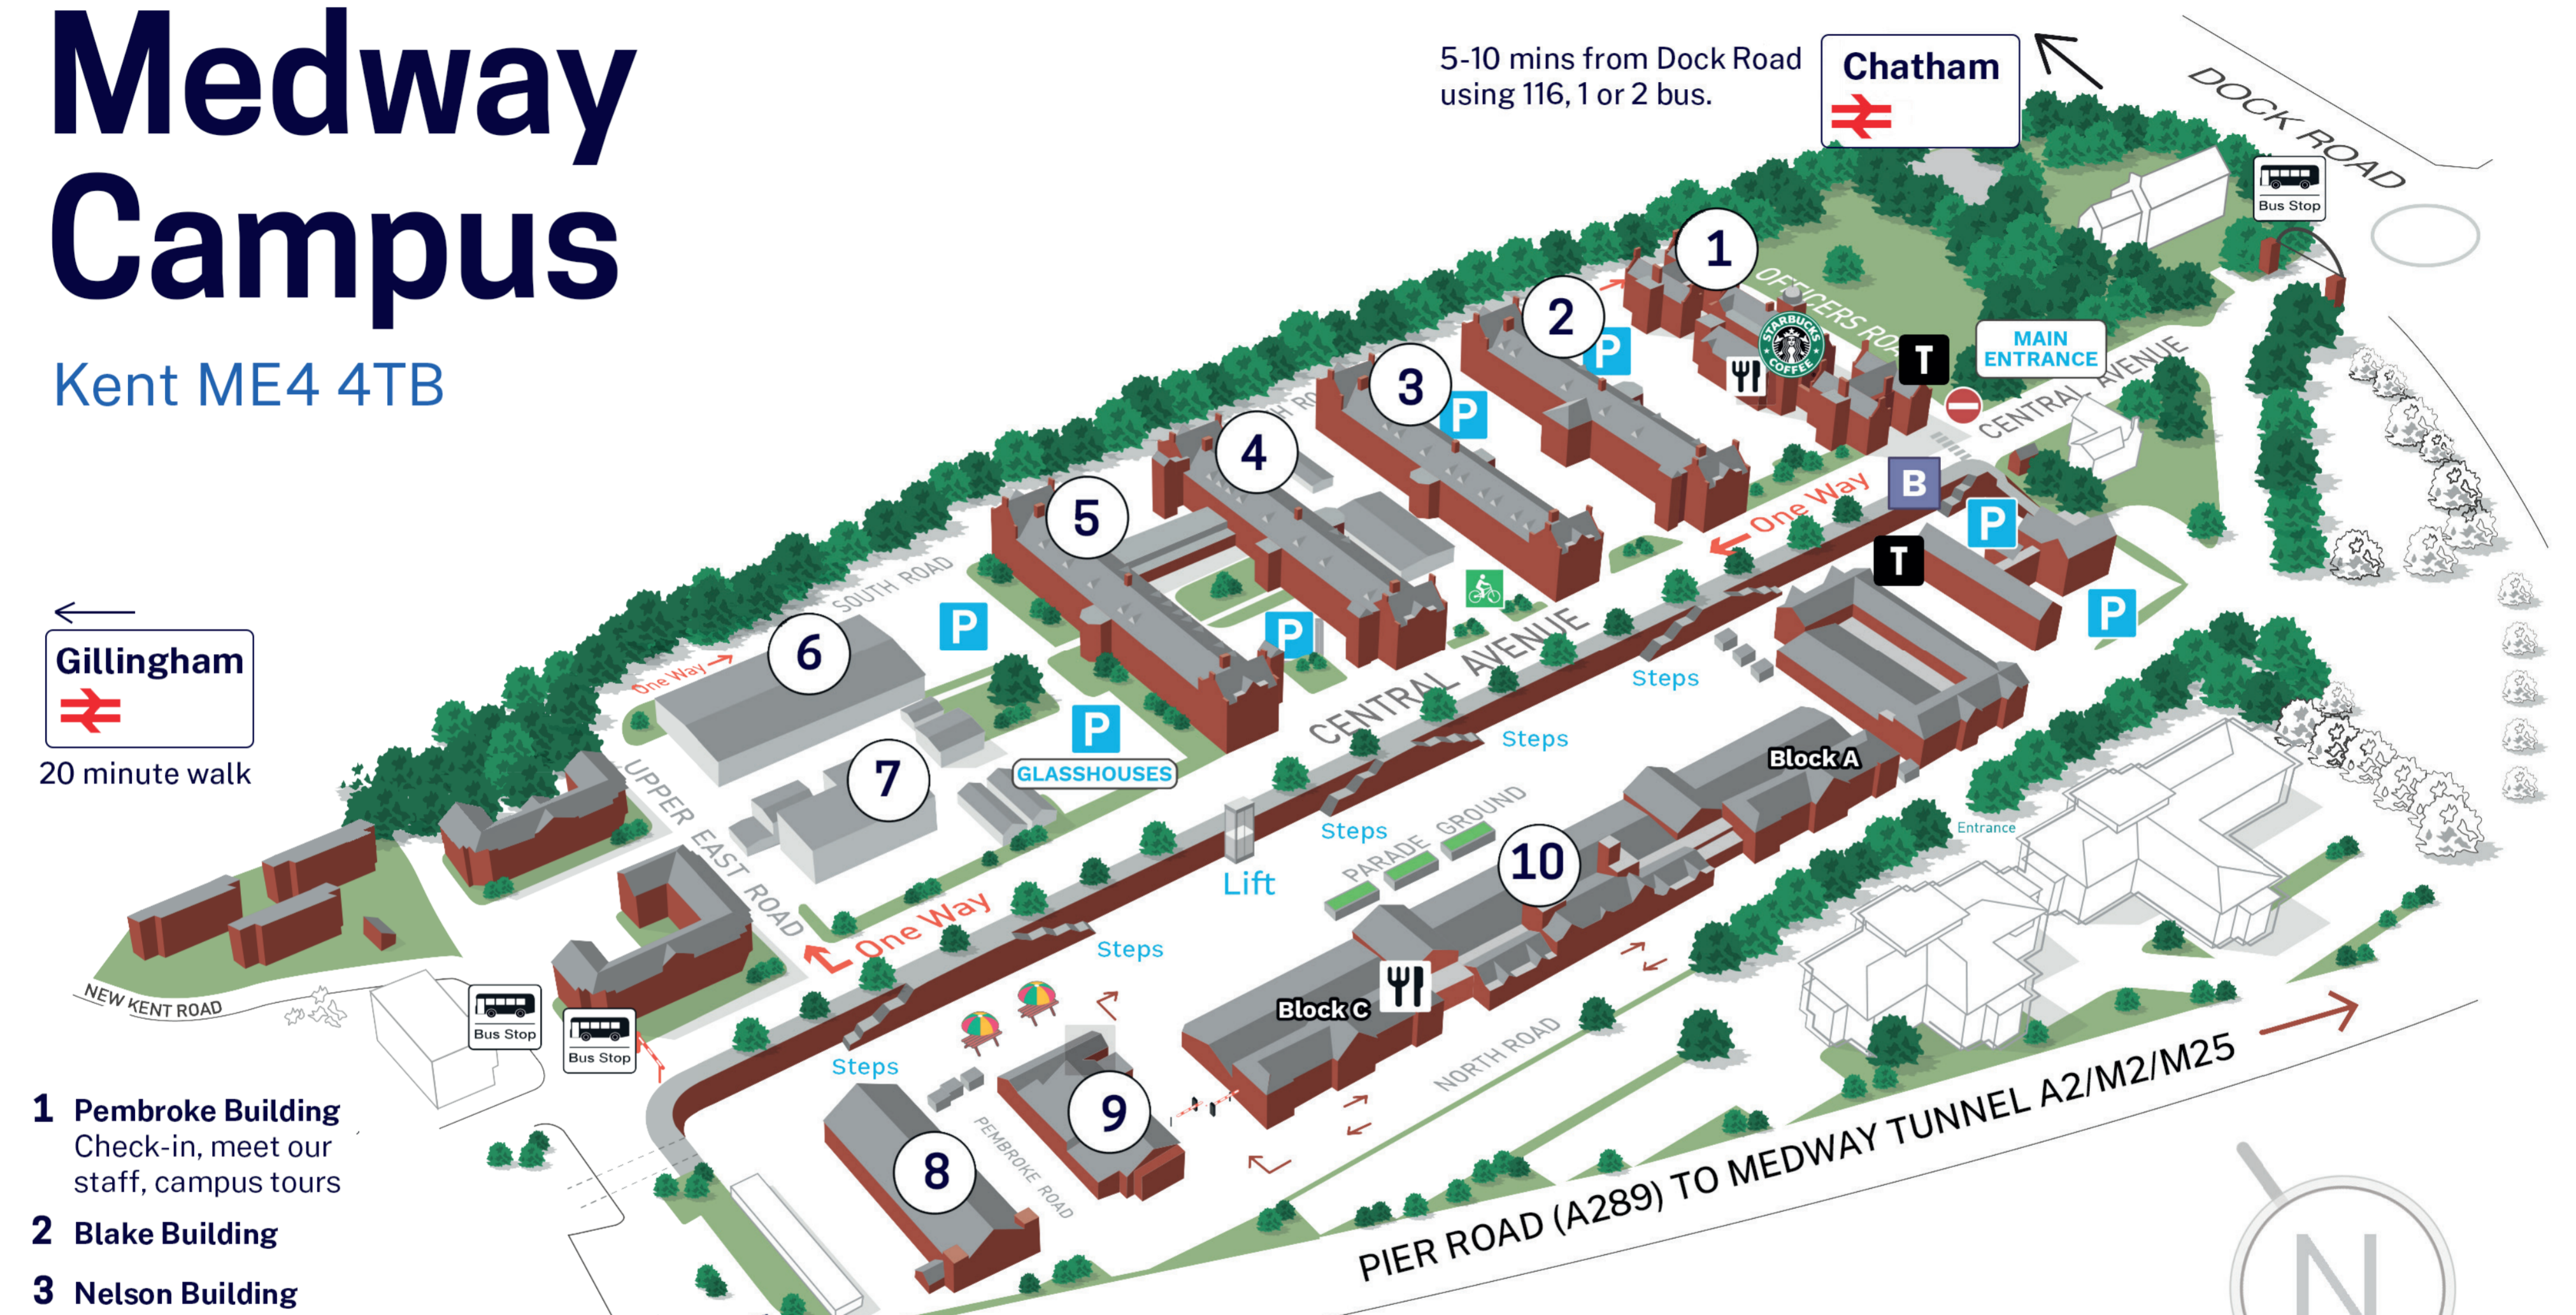

# Medway Campus

Kent ME4 4TB

5-10 mins from Dock Road using 116, 1 or 2 bus.

**Chatham**  

**Gillingham**  
  
 20 minute walk

- 1** Pembroke Building  
Check-in, meet our staff, campus tours
- 2** Blake Building
- 3** Nelson Building
- 4** Anson Building
- 5** Grenville Building
- 6** Hawke Building
- 7** Wolfson Centre
- 8** Sports Hall
- 9** Student Hub
- 10** Drill Hall Library

-  **T** Taxi Drop Off Point
-  Bus stop
-  **P** Permit holders only
-  Restaurant/Cafe
-  **B** University bus stops
-  Bike compound